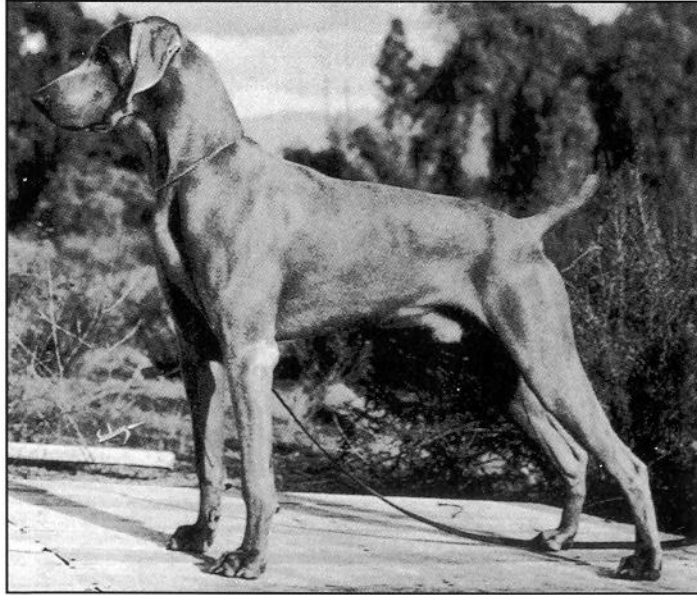

CH. BURT V.D. HARRASBURG, BROM

SIRE: Sieger Arco v.d. Filzen "V"

DAM: Siegerin Asta v. Bruckberg "V" rs ms sil W sss spurl tot

DOB: 2/ 29/1948

The third of the Harrasburg "B" litter to arrive in the U.S., Burt had all the qualities one could wish for in a Weimaraner. His superb conformation made him a Best-In-Show dog. Birdy and intense, he hunted with his master, retrieving birds from the water in the Alaskan snow. Gentle and obedient with his owners and friendly with strangers, he was never aggressive with man or dog, but protective and willing to back it up if needed. An excellent sire, he produced 19 champions, some outstanding field performers and was the grandsire of Best-In-Show Ch. Graves' Rogue.

Breeder: Max Baumier

Owner: Franz Sachse